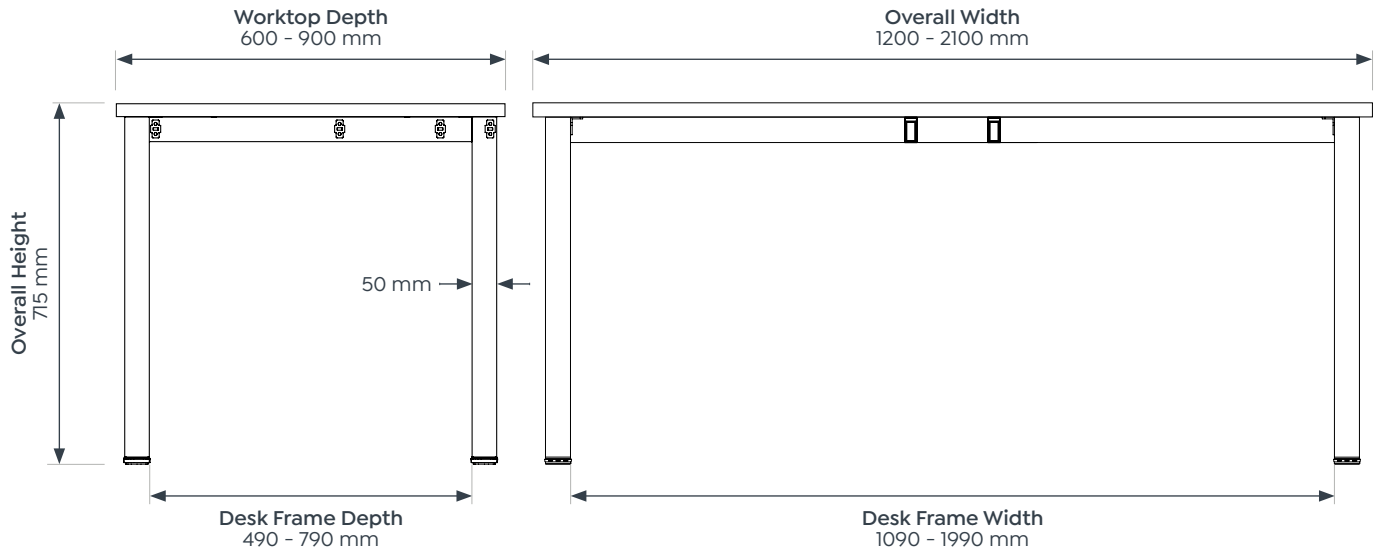

Axis Desking.

Featuring a powder-coated black or white rectangular frame, a fixed height of 715mm and an 80mm height adjustment in each foot, the Axis range is as stylish as it is functional.

The Axis is available in an infinite number of arrangements from straight, double sided and pod configurations to complex, hybrid setups. With endless design options, the final result is only limited by your creativity."

Double Sided Desk

2 x 1200 x 600 mm	2 x 1500 x 800 mm	2 x 1800 x 600 mm
2 x 1200 x 750 mm	2 x 1600 x 600 mm	2 x 1800 x 750 mm
2 x 1500 x 600 mm	2 x 1600 x 750 mm	2 x 1800 x 800 mm
2 x 1500 x 750 mm	2 x 1600 x 800 mm	

10, 20 & 30mm AcoustiQ screens

Melamine Modesty Panel 300 mm

Cable trays - system includes desk to desk bridges, power/ data mounting points (inside the tray or on the vertical face) and cable snakes to the desktop

Screen Colour Options

Axis Desking Range.

Dimensions

Axis Single Sided Desking

Axis Double Sided Desk